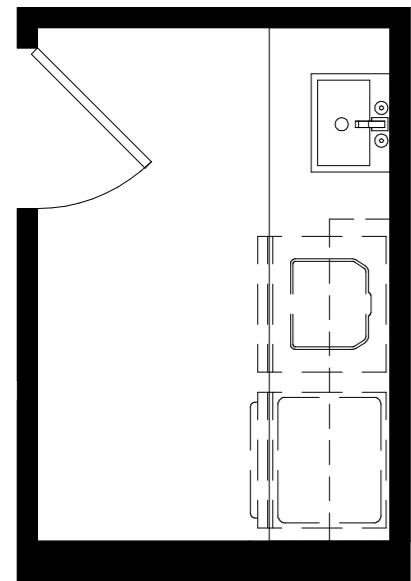

Laundry Room