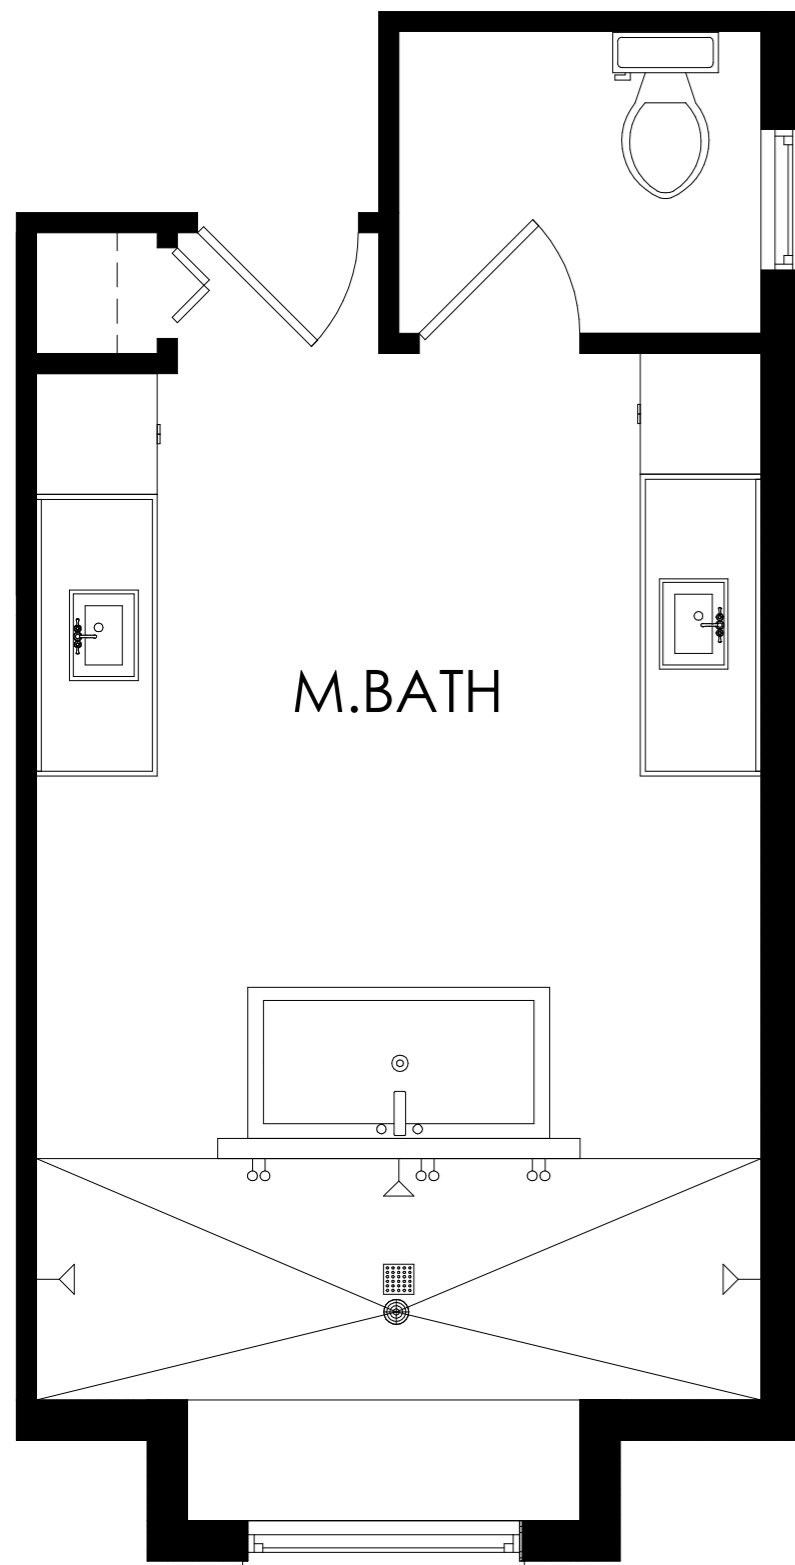

Master Bathroom