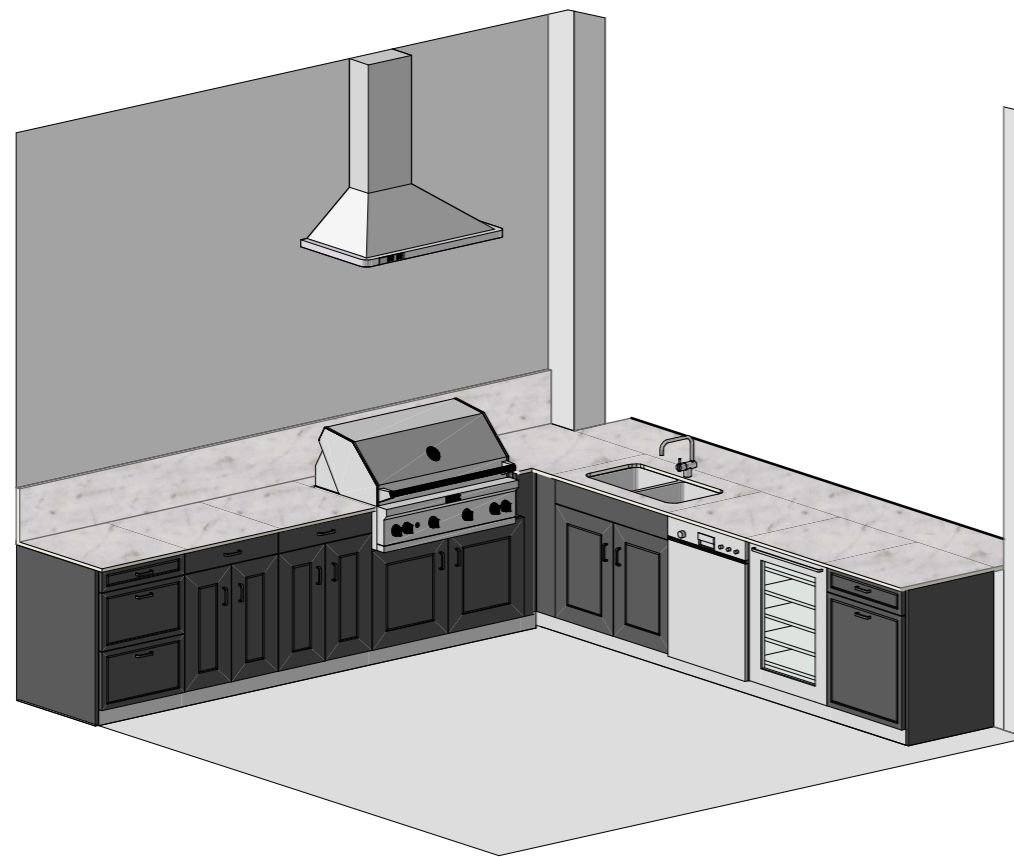

Outdoor Kitchen - 3D View