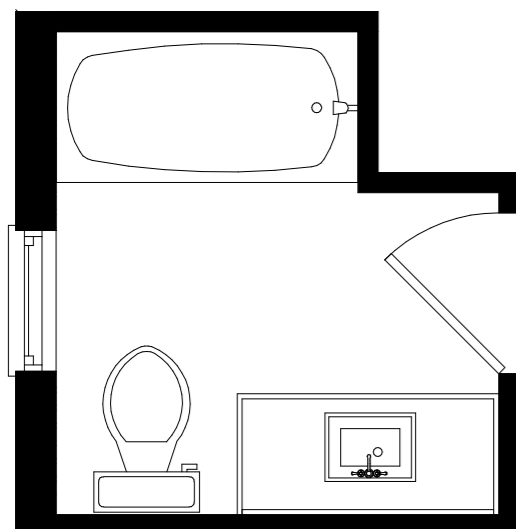

Shower Head for Shower Only
Delta
1-Spray Wall Mount Fixed
Black Matte

Lavatory Faucet
MOEN
2-Handle Bathroom Faucet
Black Matte

Bathroom 4