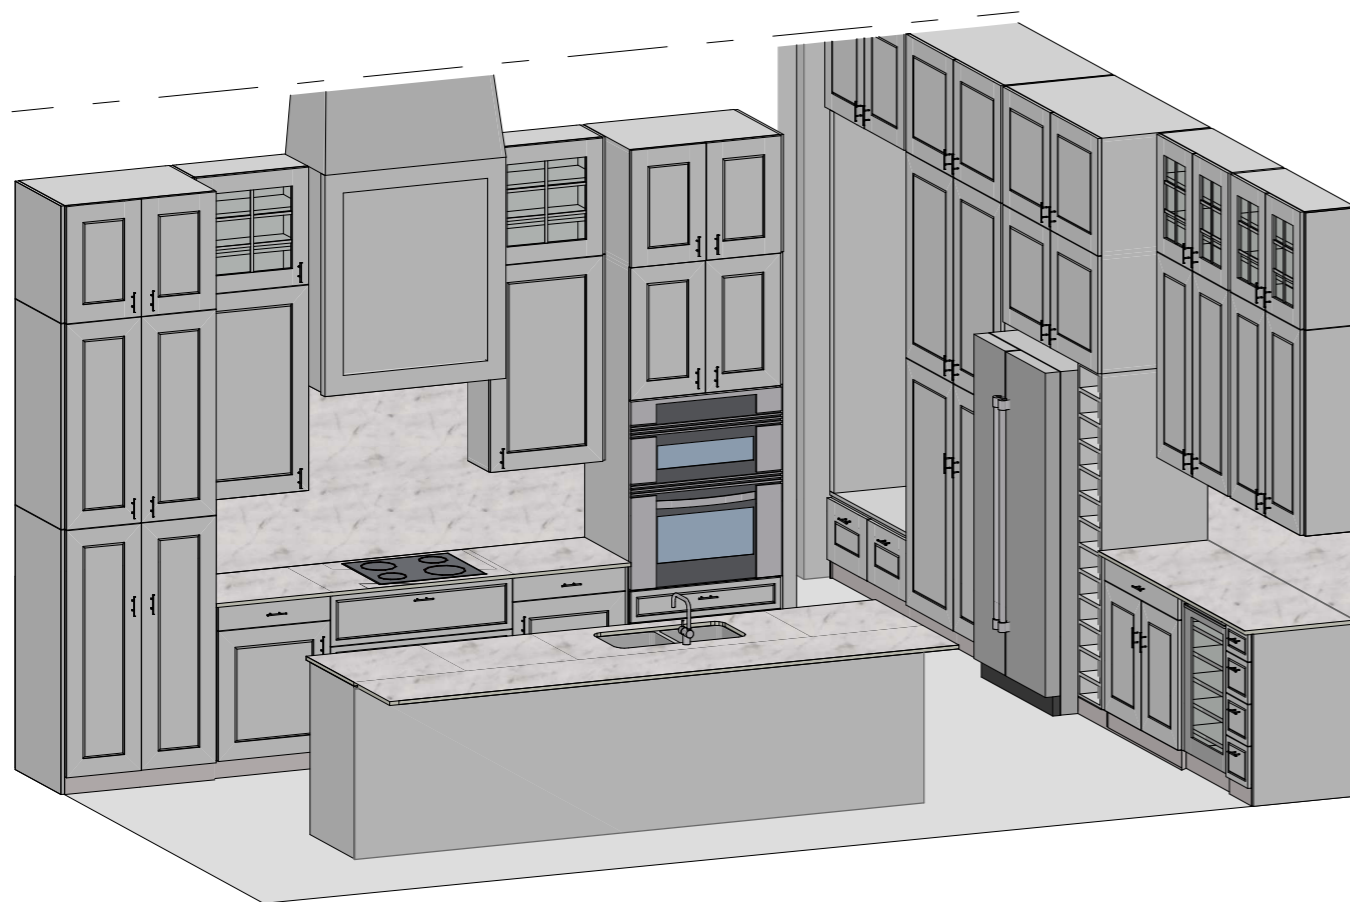

Kitchen - 3D View