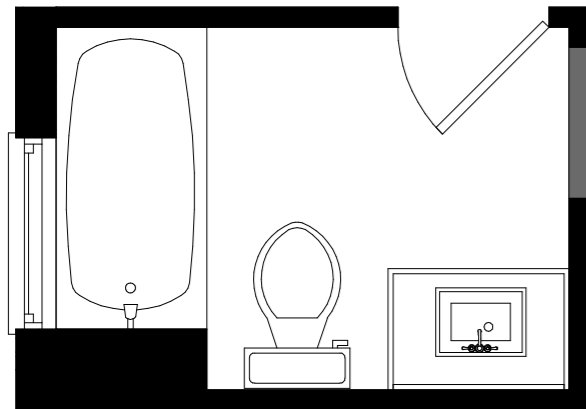

**Cabinet Pulls**  
Liberty  
Solid Bar Pulls  
Black Matte

*\*\*Note that all renderings are an artist's depiction of the model. The final product will be per plans and specifications.\*\**

Bathroom 2

**Floor Tile**  
MSI  
Calacatta Bianco  
White | 12"x24"