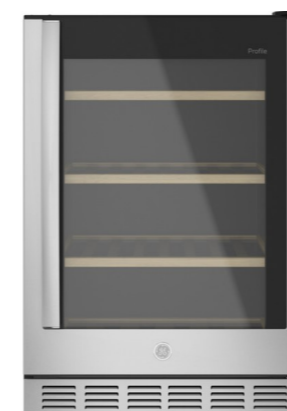

**Floor Tile Throughout**  
MSI  
Calacatta Bianco  
White | 12"x24"

**Common Areas Ceiling Fan**  
Hampton Bay  
Ceiling Fan with Light  
Matte Black

Kitchen - 3D View

**Cabinets**  
Plywood, Painted Shaker Panel,  
Soft Close, No Crown, or Light  
Valences  
White

**Cabinet Pulls**  
Liberty  
Solid Bar Pulls  
Black Matte

**Refrigerator**  
GE Appliances  
22.1 Cu. Ft. Counter-Depth  
French-Door  
Stainless steel

**Range/Microwave**  
GE Appliances  
Double Wall Oven  
Stainless steel

**Dishwasher**  
GE Appliances  
Top Control Dishwasher  
Stainless steel

**Under cabinet fridge**  
GE Appliances  
Beverage Center  
Stainless steel

**Cooktop**  
GE Appliances  
Built-In Touch Control Electric  
Cooktop  
Black