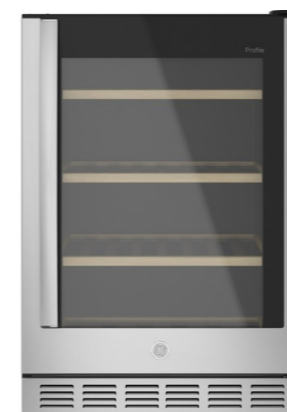

Under cabinet fridge
GE Appliances Beverage Center Stainless steel