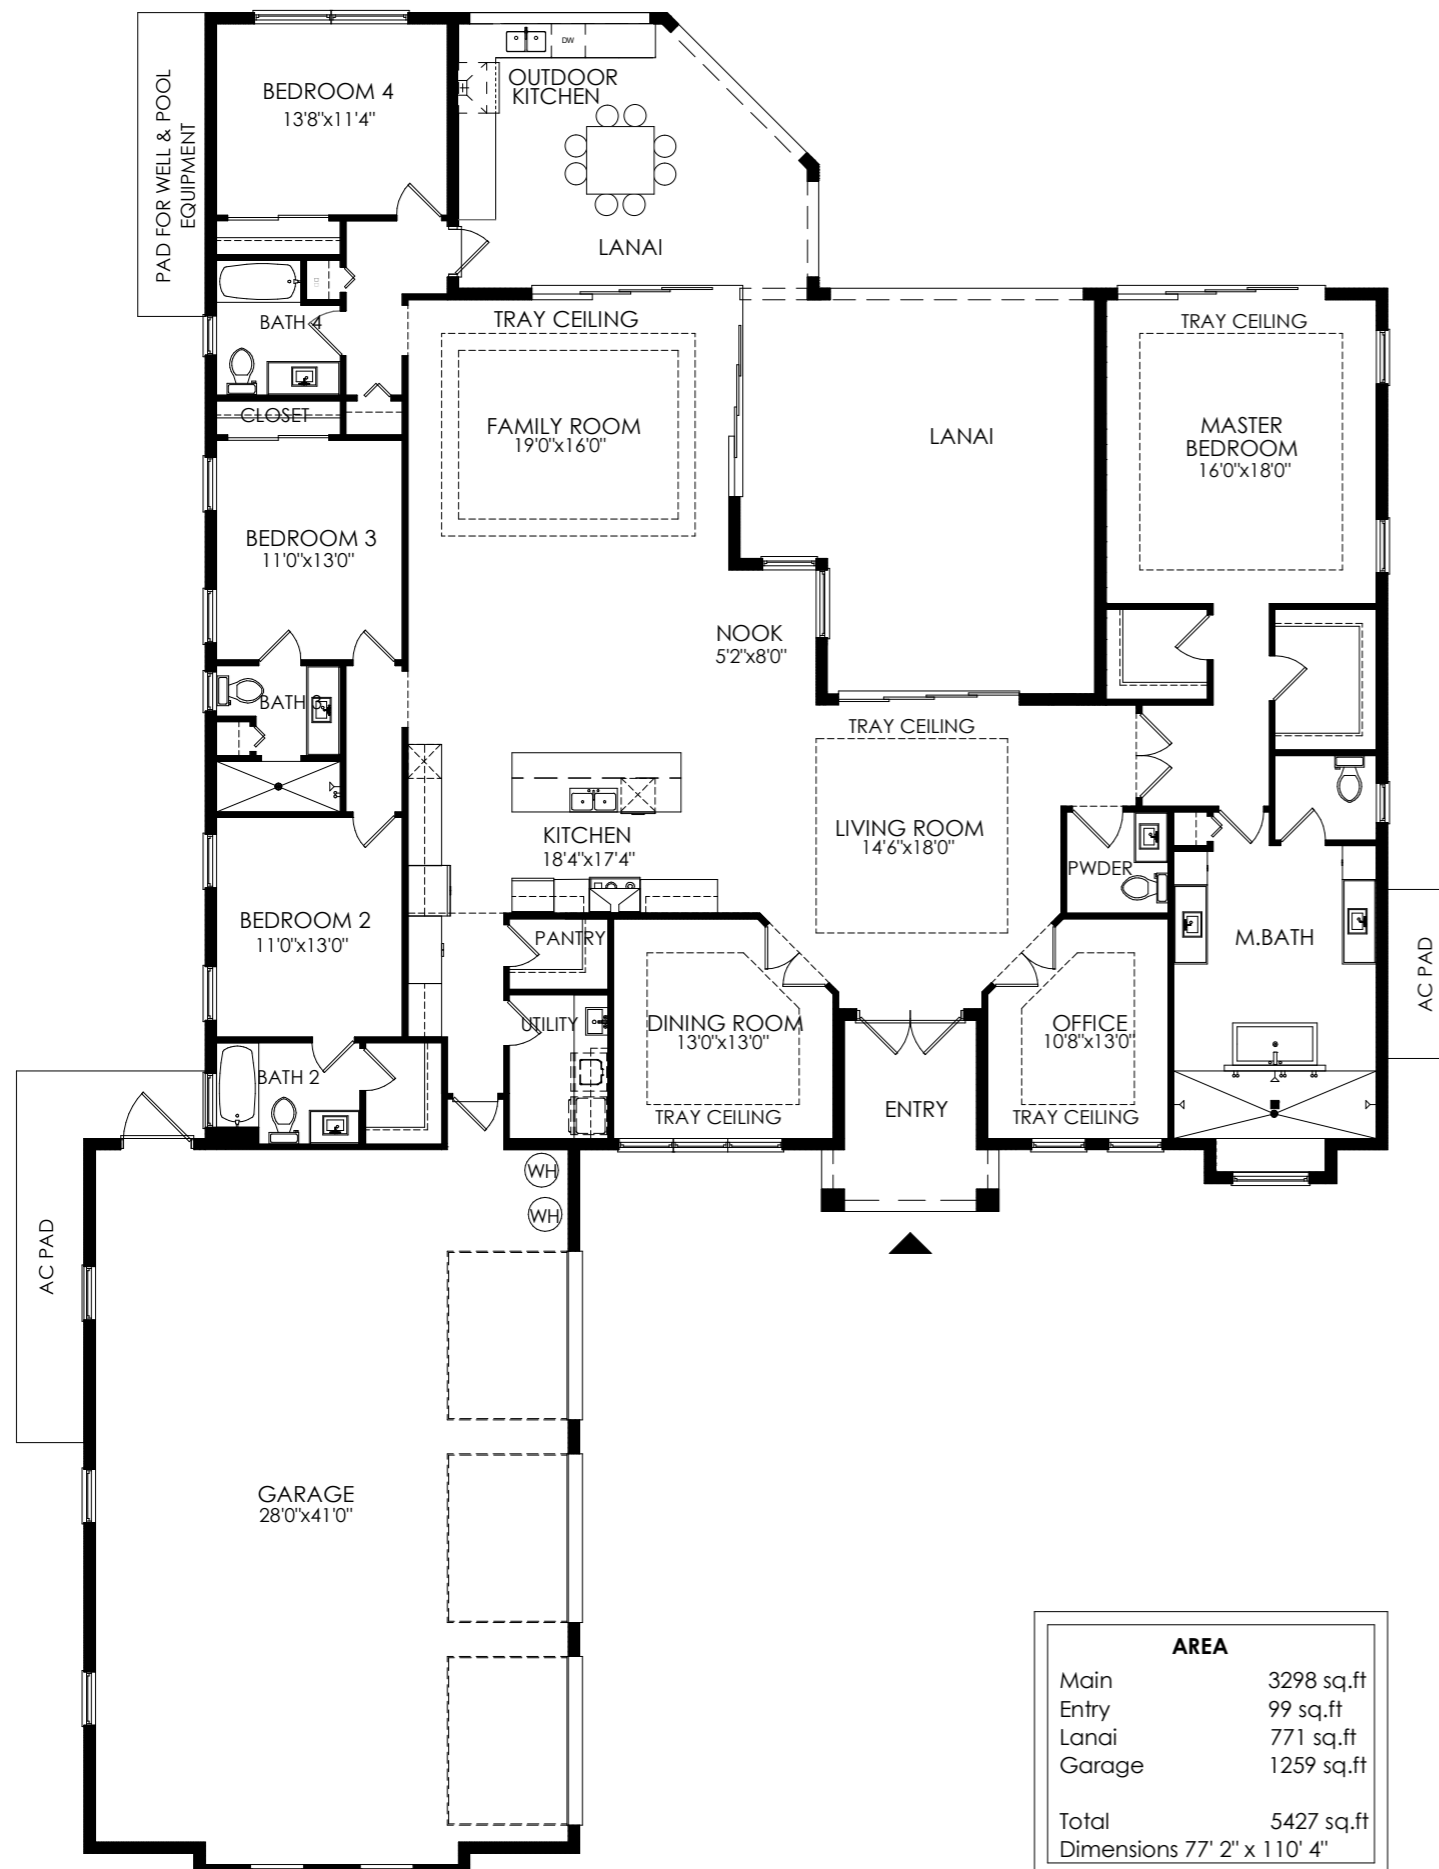

**The Hibiscus Model - 5427sq.ft.  
4 BED & 5 BATH | 3 Car Garage  
Total Area 5427 sq.ft.**

*\*\*Note that all renderings are an artist's depiction of the model. The final product will be per plans and specifications.\*\**

*\*\*Note that all renderings are an artist's depiction of the model. The final product will be per plans and specifications.\*\**

AREA	
Main	3298 sq.ft
Entry	99 sq.ft
Lanai	771 sq.ft
Garage	1259 sq.ft
<b>Total</b>	<b>5427 sq.ft</b>
Dimensions 77' 2" x 110' 4"	

## Highlighted Features & Finishes

- Generous master retreat with poolside views featuring his & hers walk-in closets
- Private ensuite in Master Retreat with spa like elements including double vanities, shower with double wash stations, rain shower heads, freestanding tub
- Gourmet kitchen fitted with pantry for easy organization and over-sized Kitchen island
- Pocketing sliding doors open to the pool deck for seamless indoor to outdoor entertainment
- Open concept kitchen spilling into dining and great room for easy entertaining