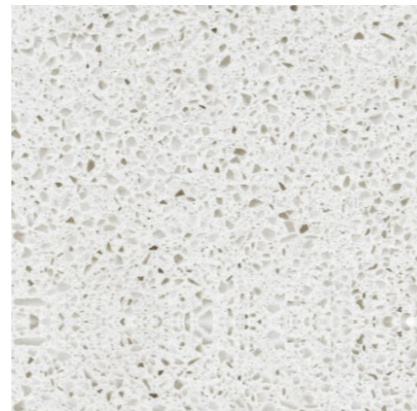

Laundry Countertop & Backsplash
Quartz 2 cm
White