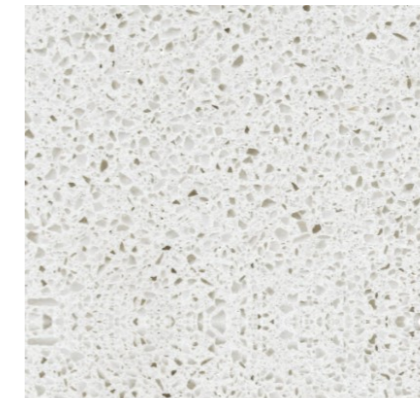

Countertop & Backsplash
Quartz 2 cm
White