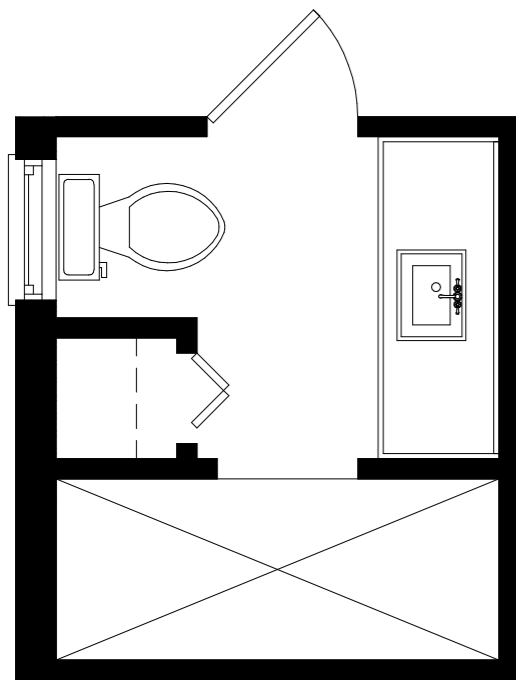

Bathroom 3

Shower Head for Shower Only
Delta
1-Spray Wall Mount Fixed
Black Matte