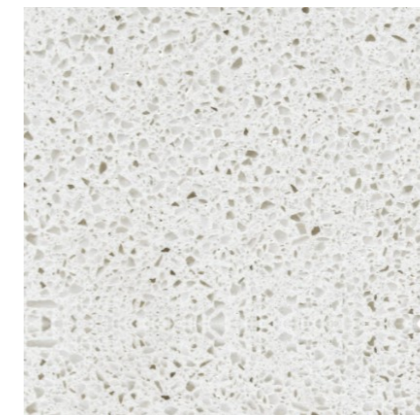

**Floor Tile Throughout**  
MSI  
Calacatta Bianco  
White | 12"x24"

**Common Areas Ceiling Fan**  
Hampton Bay  
Ceiling Fan with Light  
Matte Black

Kitchen - 3D View

**Cabinets**  
Plywood, Painted Shaker Panel,  
Soft Close, No Crown, or Light  
Valences  
White